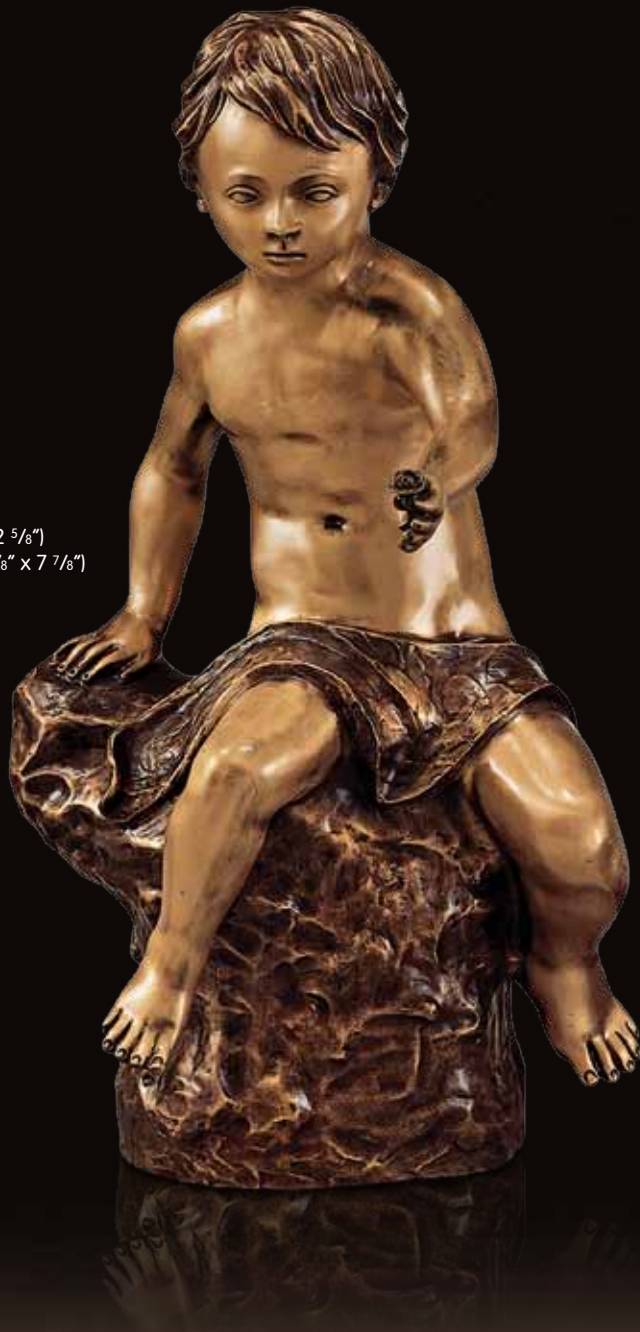

BAMBINO
CHILD

Art./# 3050 ■■
h. cm 80 x 45 x 32
(31 1/2" x 17 3/4" x 12 5/8")
base 27 x 20 (10 5/8" x 7 7/8")