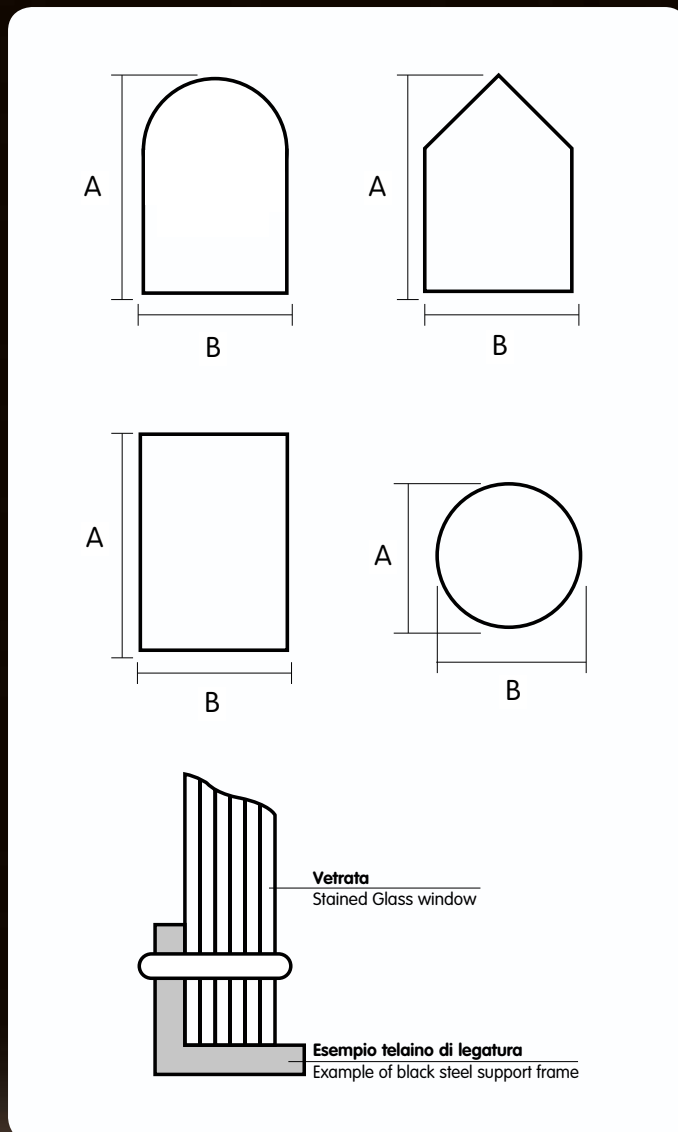

Le vetrature sagomate verranno misurate nella maggiore altezza.

- I formati raffigurati in catalogo sono solo indicativi.
- PER VETRATURA A TELAIO FINESTRA CHIEDERE PREVENTIVO.

NB: Le vetrature con superficie inferiori al mq. vengono conteggiate 1 mq.

All'ordinazione delle vetrature è necessario un versamento in acconto pari al 50 % del costo totale.

ARTISTIC STAINED GLASS WINDOWS

Hand painted artistic glass windows, stained using dyes that can be vitrified by baking at high temperatures. The decorated panels are joined by heavy lead and joints are welded using tin. The panel is then coated with special mastic to make the whole rigid and watertight.

The colors depicted are approximate:

- Estimates, sketches and clarifications are given to our clientele with no obligation.
- The stained glass window is supplied complete with black steel support frame ready to be inserted into the window frame.

Orders must be accompanied by the design of the window as well as its dimensions.

Profiled glass windows are measured along their longest sides.

- The formats illustrated in the catalogue are indicative only.
- ASK FOR QUOTATIONS FOR GLASS WINDOWS AND WINDOW FRAMES.

NB: Stained glass windows having a smaller area than 1 square meter (10.7639

square feet) shall be considered as 1 square meter. A part-payment of 50% of the total cost is required when ordering the stained glass window.

Il costo della vetratura viene rilevato calcolando le misure di ingombro (vedi esempio) $A \times B = \text{mq}$.

The cost of the stained glass window is calculated by measuring the A x B overall dimensions in square meters (see examples)