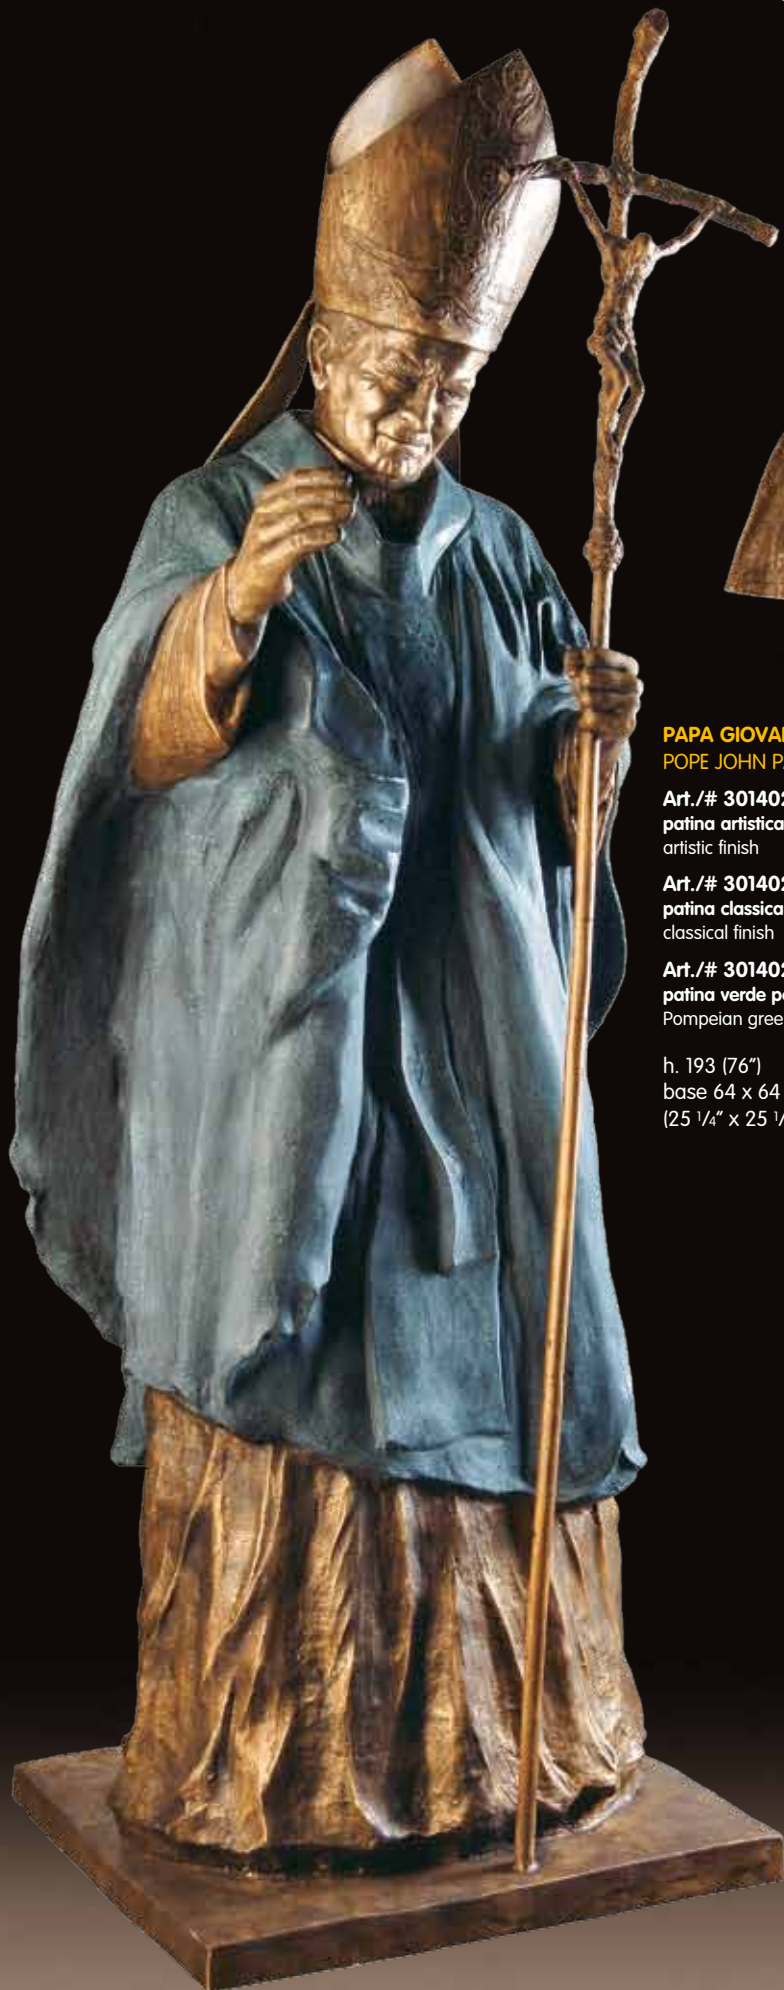

PAPA GIOVANNI PAOLO II
POPE JOHN PAUL II

Art./# 301402M ■■
patina artistica
artistic finish

Art./# 301402 ■■
patina classica
classical finish

Art./# 301402P ■■
patina verde pompeiano
Pompeian green finish

h. 193 (76")
base 64 x 64
(25 1/4" x 25 1/4")