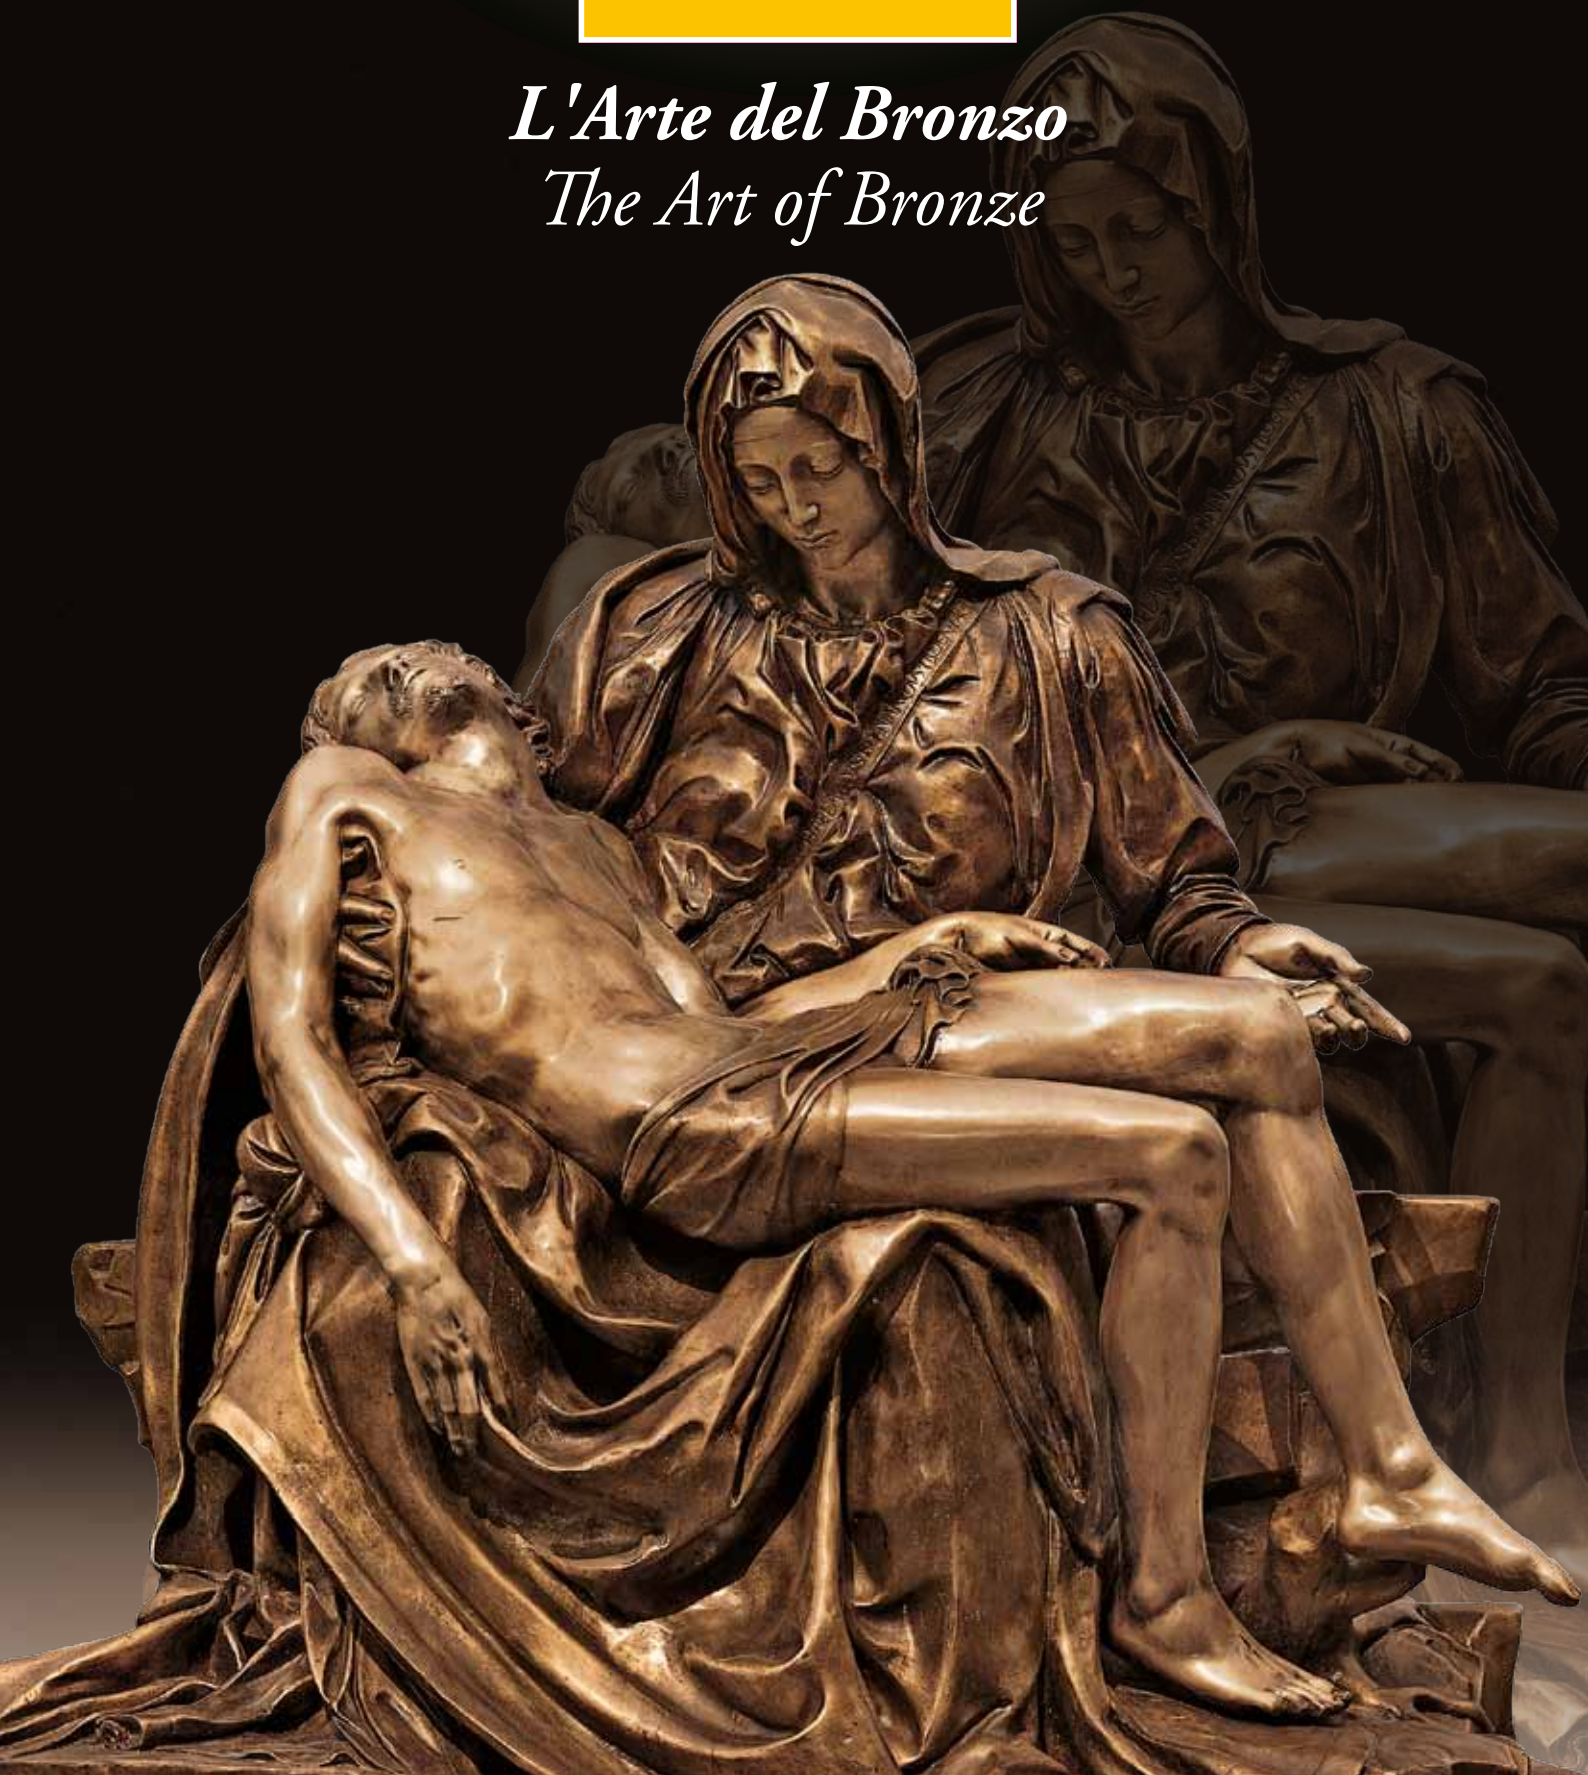

## A World-Wide Group

**BIONDAN SpA**, founded in 1956, has become a world leader in bronze memorialization and funerary art products and has gained a reputation for professional integrity, fine artistic designs and highly skilled European craftsmanship. BIONDAN uses its skills in artistic bronze work in many high quality ways. By exploiting a state of the art foundry facility, together with the immense skills of its staff, the company is able to work on highly demanding projects in terms of creativity and size.