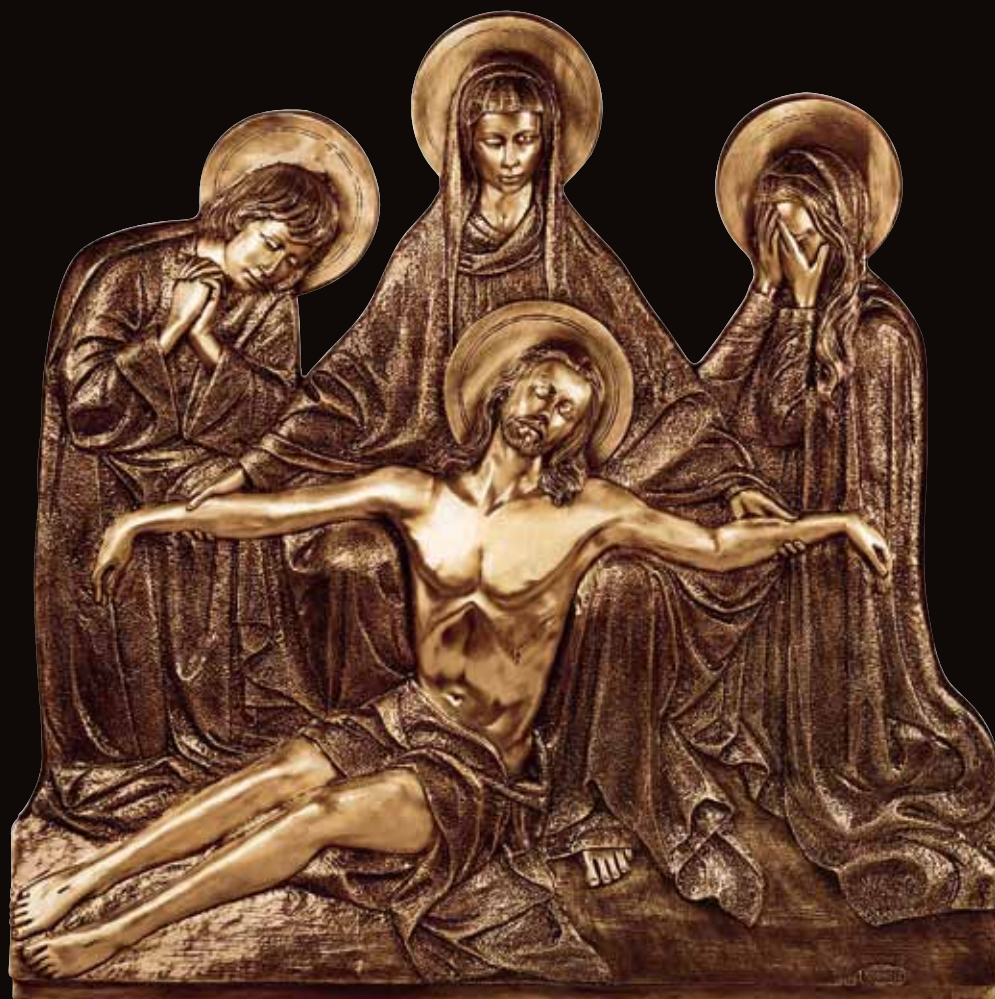

LA DEPOSIZIONE DI CRISTO
THE DEPOSITION OF CHRIST