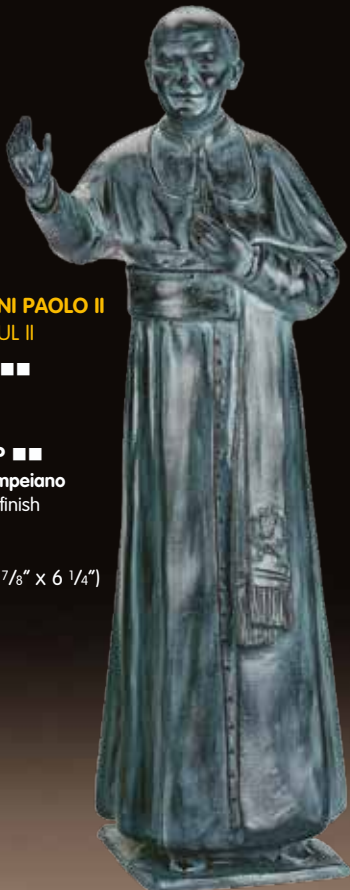

PAPA GIOVANNI PAOLO II
POPE JOHN PAUL II